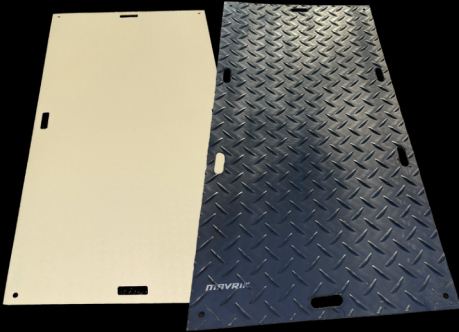

**NEVER HAVE TO BUY PLYWOOD..
OR OVERPRICED MATS..
EVER AGAIN**

MAVRIK MAT MIG*

MAVRIK MAT

VS

MAVRIK MAT MIG

PLYWOOD

Minimum Lifespan:	10 Years ✓	3 Months
** Price Per Sheet:	$229 ✓	$50.00
1 Year Replacement Costs:	- ✓	$200.00
5 Year Replacement Costs:	- ✓	$1,000.00

MAVRIK MAT MIG's ADVANCEMENTS

1) 1/8" thinner
2) 20 lbs lighter (60 lbs)
3) 10 more mats per pallet (40 instead of 30) - 25% less freight cost
4) 60 ton load capacity
5) 1 smooth side for irrigation work
6) $229ea , discounts available on full pallets
7) Permanent asset - Never have to buy plywood again.

*MIG (Marine, Irrigation, and Ground Protection)

**Volume Discounts Available

CONTACT US

ANDY HELLER

M: (832) 537-2777

E: ANDY@MAVRIK-SOLUTIONS.COM

WWW.MAVRIK-SOLUTIONS.COM